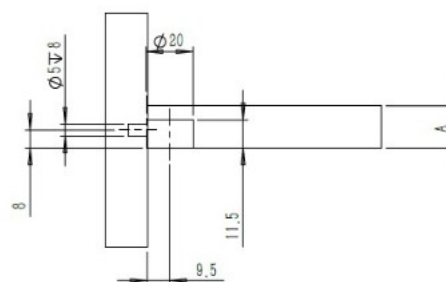

PRODUCT SHEET

Description:

Shelf Connector "Eccentric", White PE, F/16mm Panels, \varnothing 20x11mm, Incl. Steel Screw \varnothing 6x16mm

Item number:

11.04.570-0

Units	Box	Carton	HS Code	Barcode
Pcs.	200	3000	3926909790	 5704866515177