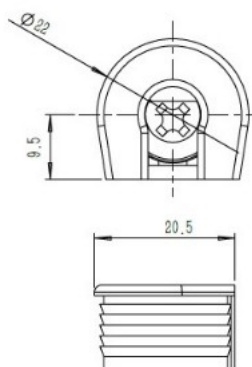

PRODUCT SHEET

Description:

Shelf Connector "Eccentric", White PE, F/16mm Panels, \varnothing 20x11mm, Incl. Steel Screw \varnothing 6x16mm

Item number:

11.04.570-0

Units	Box	Carton	HS Code	Barcode
Pcs.	200	3000	3926909790	 5704866515177