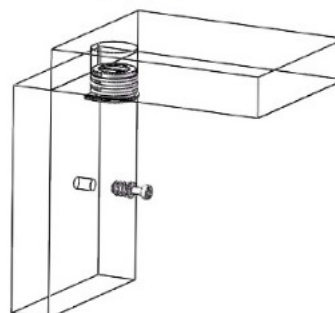

PRODUCT SHEET

Description:

Shelf Connector "Eccentric", White PE, F/16mm Panels, \varnothing 20x11mm, Incl. Steel Screw \varnothing 6x16mm

Item number:

11.04.570-0

Units	Box	Carton	HS Code	Barcode
Pcs.	200	3000	3926909790	 5704866515177