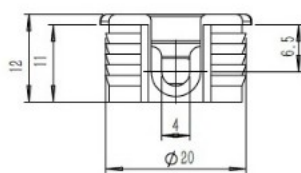

PRODUCT SHEET

Description:

Shelf Connector "Eccentric", White PE, F/16mm Panels, \varnothing 20x11mm, Incl. Steel Screw \varnothing 6x16mm

Item number:

11.04.570-0

Units	Box	Carton	HS Code	Barcode
Pcs.	200	3000	3926909790	 5704866515177