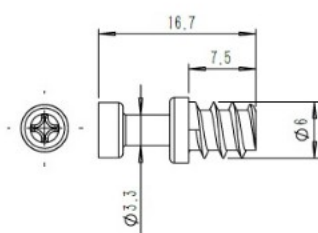

PRODUCT SHEET

Description:

Shelf Connector "Eccentric", White PE, F/16mm Panels, \varnothing 20x11mm, Incl. Steel Screw \varnothing 6x16mm

Item number:

11.04.570-0

Units	Box	Carton	HS Code	Barcode
Pcs.	200	3000	3926909790	 5704866515177