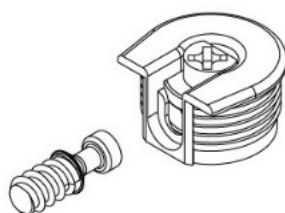

PRODUCT SHEET

Description:

Shelf Connector "Eccentric", White PE, F/16mm Panels, \varnothing 20x11mm, Incl. Steel Screw \varnothing 6x16mm

Item number:

11.04.570-0

Units	Box	Carton	HS Code	Barcode
Pcs.	200	3000	3926909790	 5704866515177